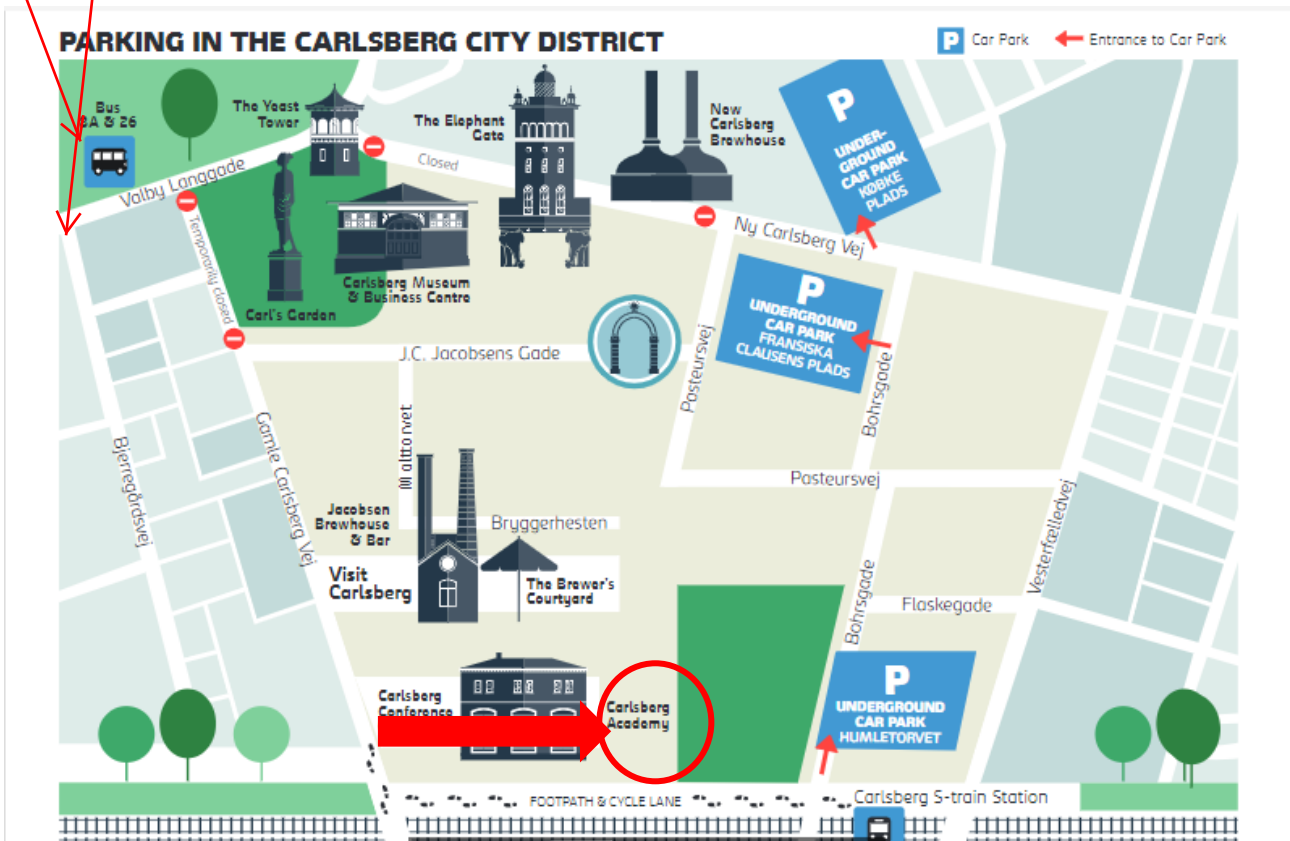

Bus stop

Walk (or drive) down this road - Bjerregårdsvej - to get to the Carlsberg Academy.

Carlsberg Academy, Gamle Carlsberg Vej 15, 1799 Copenhagen V

If the gate to the Academy is closed the guest must press **B 0052** on the display , - hereafter the gate will be activated manually and open slowly.

CAR

There are several underground parking spaces around the area and a limited number of spaces on the nearby roads. Please note parking fee in all areas.

TRAIN

Visit Carlsberg is about a 5-minute walk from Carlsberg Station. Just follow the bicycle/foot path running alongside the train tracks up the hill until you reach Carlsberg Conference centre. You can take the B, C or H line to Carlsberg Station.

BUS

Carlsberg Academy is a 10-minute walk from the bus stop (Kammasvej) Bus 26 runs from City Hall Square and the Central Station. Bus 8A runs from Nordhavn St.

The gate is open Friday 9:00-9:30 and Saturday 8:30-9:00. Use code outside those hours.